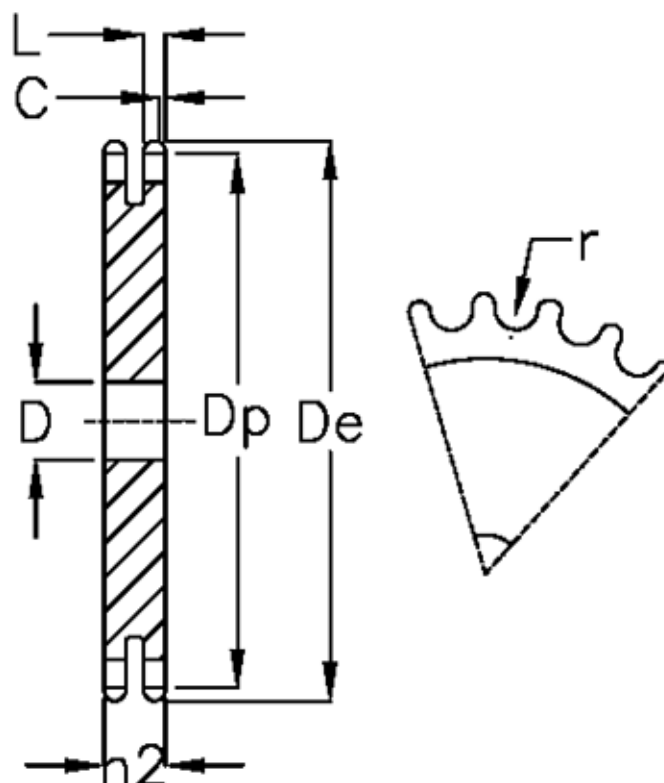

Article number: 616022002095

Description: Plate wheel 05 B-2 Z=95 duplex

## Measures

C = 1

D = 20

De = 246.1

Dp = 241.96

For chain size = 8 x 3,0 mm

For chain type = 05 B-2

h2 = 8.3

L = 2.7

Number of teeth = 95

r = 5